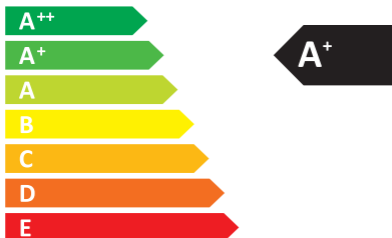

ENERG
енергия - ενεργεια

Hisense

H32BE5500

ENERGIA · ЕНЕРГИЯ
ΕΝΕΡΓΕΙΑ · ENERGIJA
ENERGY · ENERGIE
ENERGI

30
Watt

44
kWh/annum

80
cm

32
inch

2010/1062 - 2020

I	Supplier's Name	HISENSE
II	Model Name	H32BE5500
III	Energy Efficiency Class	A+
IV	Screen Size-Centimetres	80
V	Screen Size-Inches	32
VI	On mode power Consumption(W)	30.0
VII	Annual Energy Consumption*(kWh)	44
VIII	Standby-mode Power Consumption(W)	0.50
IX	Off-mode Power Consumption(W)	N/A
X	Screen Resolution	1366*768

Energy consumption 44 kWh per year, based on the power consumption of the television operating 4 hours per day for 365 days. The actual energy consumption will depend on how the television is used.