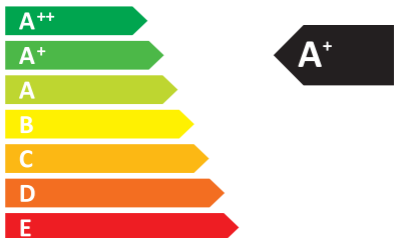

ENERG
енергия- ενεργεια

Hisense

H39AE5000

ENERGIA · ЕНЕРГИЯ
ΕΝΕΡΓΕΙΑ · ENERGIJA
ENERGY · ENERGIE
ENERGI

39
Watt

57
kWh/annum

98
cm

39
inch

2010/1062 - 2017

I	Supplier's Name	HISENSE
II	Model Name	H39AE5000
III	Energy Efficiency Class	A+
IV	Screen Size-Centimetres	98
V	Screen Size-Inches	39
VI	On mode power Consumption(W)	39.0
VII	Annual Energy Consumption*(kWh)	57
VIII	Standby-mode Power Consumption(W)	0.50
IX	Off-mode Power Consumption(W)	N/A
X	Screen Resolution	1920*1080

Energy consumption 57 kWh per year, based on the power consumption of the television operating 4 hours per day for 365 days. The actual energy consumption will depend on how the television is used.